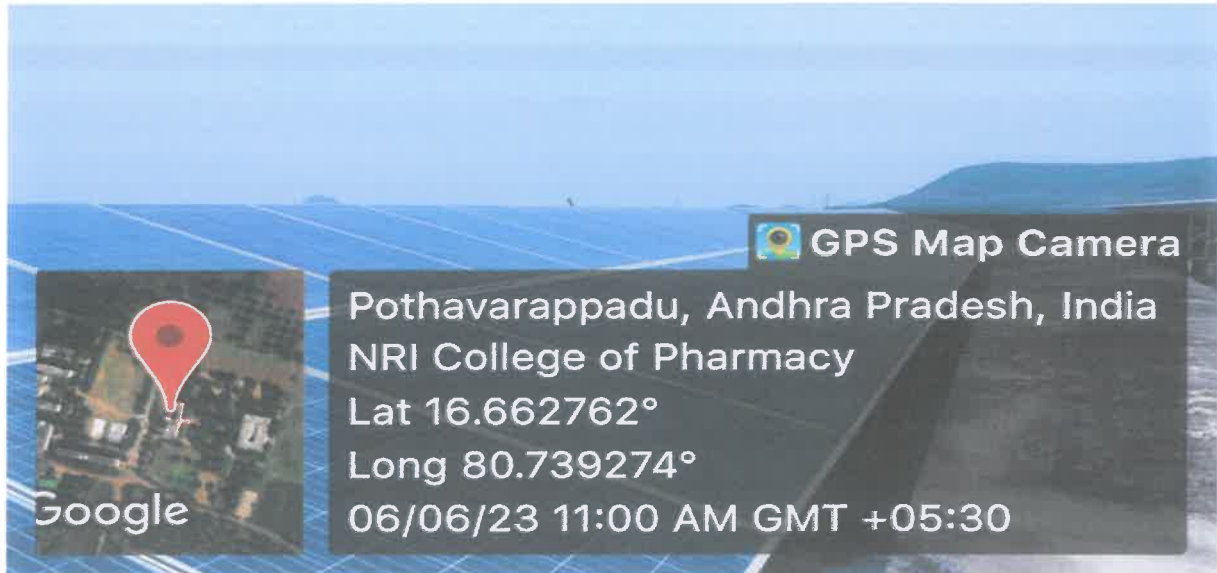

NRI COLLEGE OF PHARMACY

(Run by Sri Durga Malleswari Educational Society)

(Approved by AICTE & PCI - New Delhi : : Affiliated to JNTUK, Kakinada)

Pothavarappadu (V), (Via) Nunna, Agiripalli (M), Krishna District, A.P., Pin : 521 212, Cell : 9394686868

SOLAR PANELS

PRINCIPAL

NRI College of Pharmacy
POTHAVARAPPADU (V)
Agiripalli (M), Krishna District