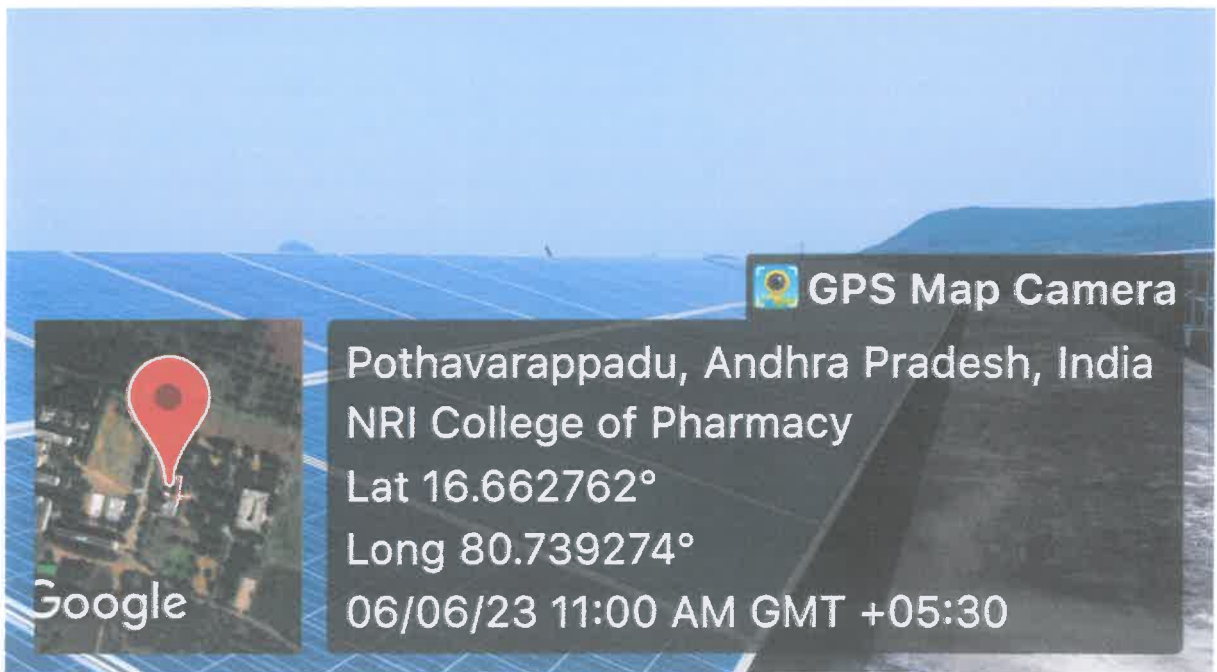

NRI COLLEGE OF PHARMACY

(Run by Sri Durga Malleswari Educational Society)

(Approved by AICTE & PCI - New Delhi : : Affiliated to JNTUK, Kakinada)

Pothavarappadu (V), (Via) Nunna, Agiripalli (M), Krishna District, A.P., Pin : 521 212, Cell : 9394686868

SOLAR PANELS

PRINCIPAL

NRI College of Pharmacy
POTHAVARAPPADU (V)
Agiripalli (M), Krishna District