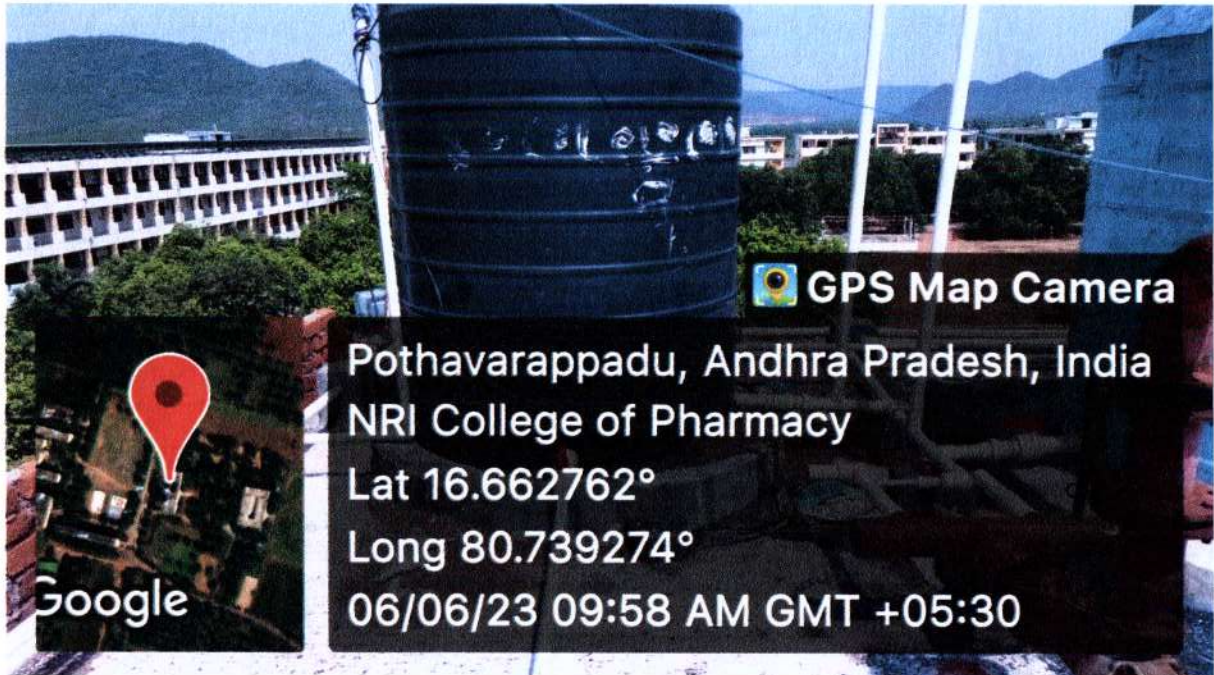

NRI COLLEGE OF PHARMACY

(Run by Sri Durga Malleswari Educational Society)

(Approved by AICTE & PCI - New Delhi :: Affiliated to JNTUK, Kakinada)

Pothavarappadu (V), (Via) Nunna, Agiripalli (M), Krishna District, A.P., Pin : 521 212, Cell : 9394686868

WATER TANKS

G. Chandray
PRINCIPAL
NRI College of Pharmacy
POTHAVARAPPADU (V)
Agiripalli (M), Krishna District