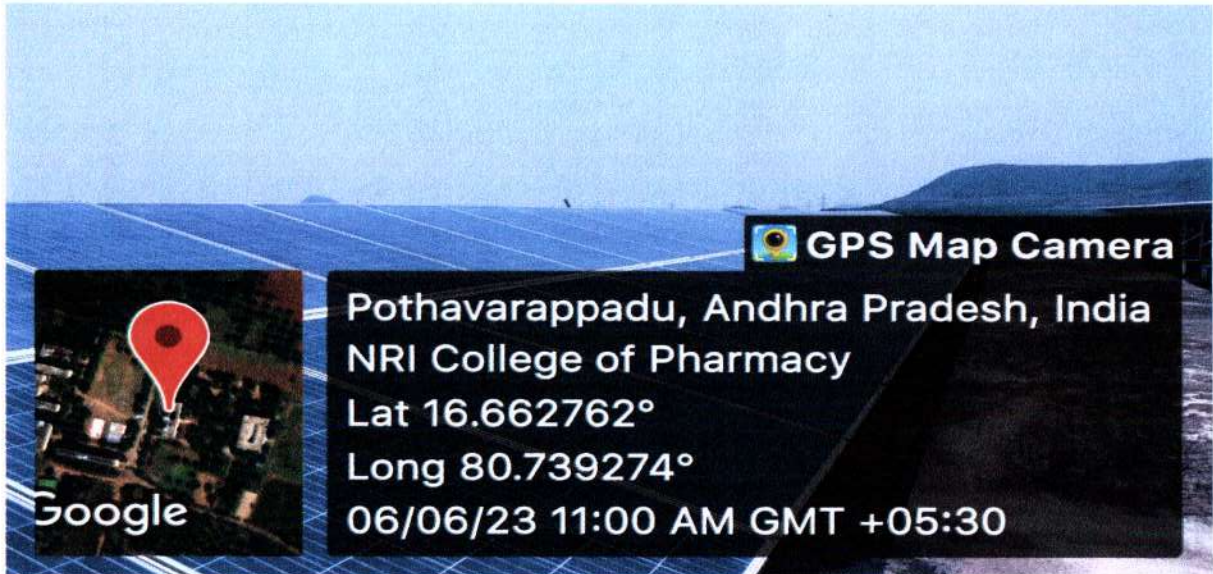

NRI COLLEGE OF PHARMACY

(Run by Sri Durga Malleswari Educational Society)

(Approved by AICTE & PCI - New Delhi :: Affiliated to JNTUK, Kakinada)

Pothavarappadu (V), (Via) Nunna, Agiripalli (M), Krishna District, A.P., Pin : 521 212, Cell : 9394686868

SOLAR PANELS

PRINCIPAL
NRI College of Pharmacy
POTHAVARAPPADU (V)
Agiripalli (M), Krishna District