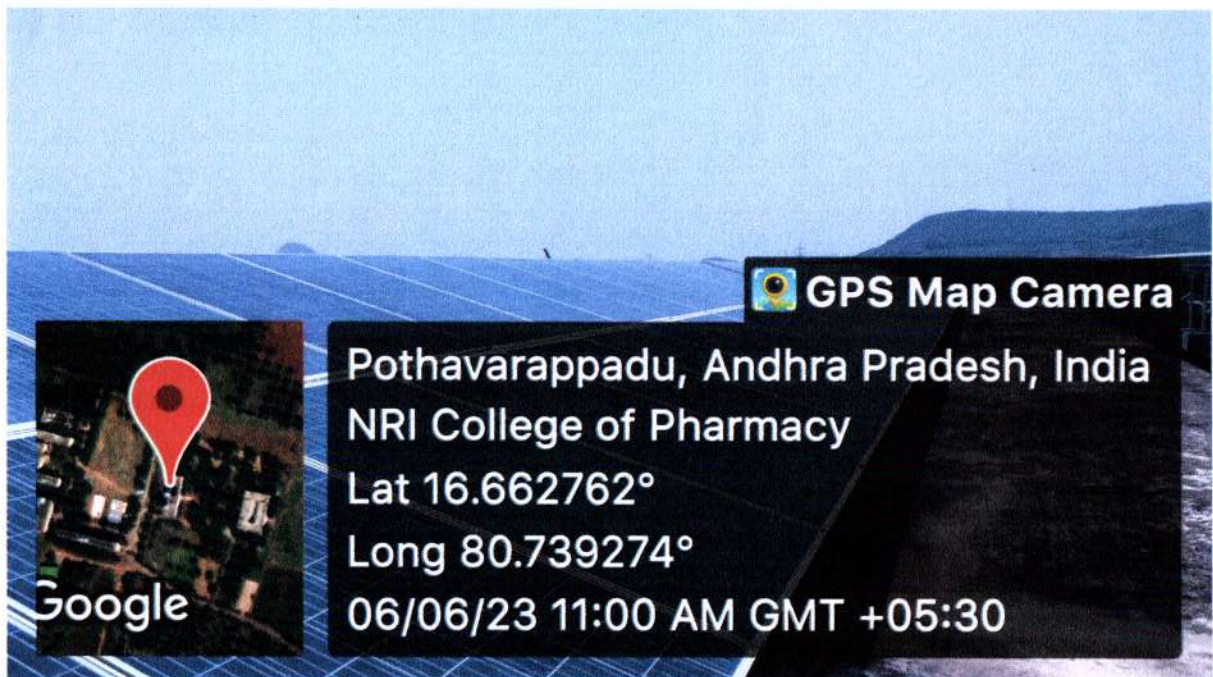

NRI COLLEGE OF PHARMACY

(Run by Sri Durga Malleswari Educational Society)

(Approved by AICTE & PCI - New Delhi :: Affiliated to JNTUK, Kakinada)

Pothavarappadu (V), (Via) Nunna, Agiripalli (M), Krishna District, A.P., Pin : 521 212, Cell : 9394686868

SOLAR PANELS

PRINCIPAL
NRI College of Pharmacy
POTHAVARAPPADU (V)
Agiripalli (M), Krishna District